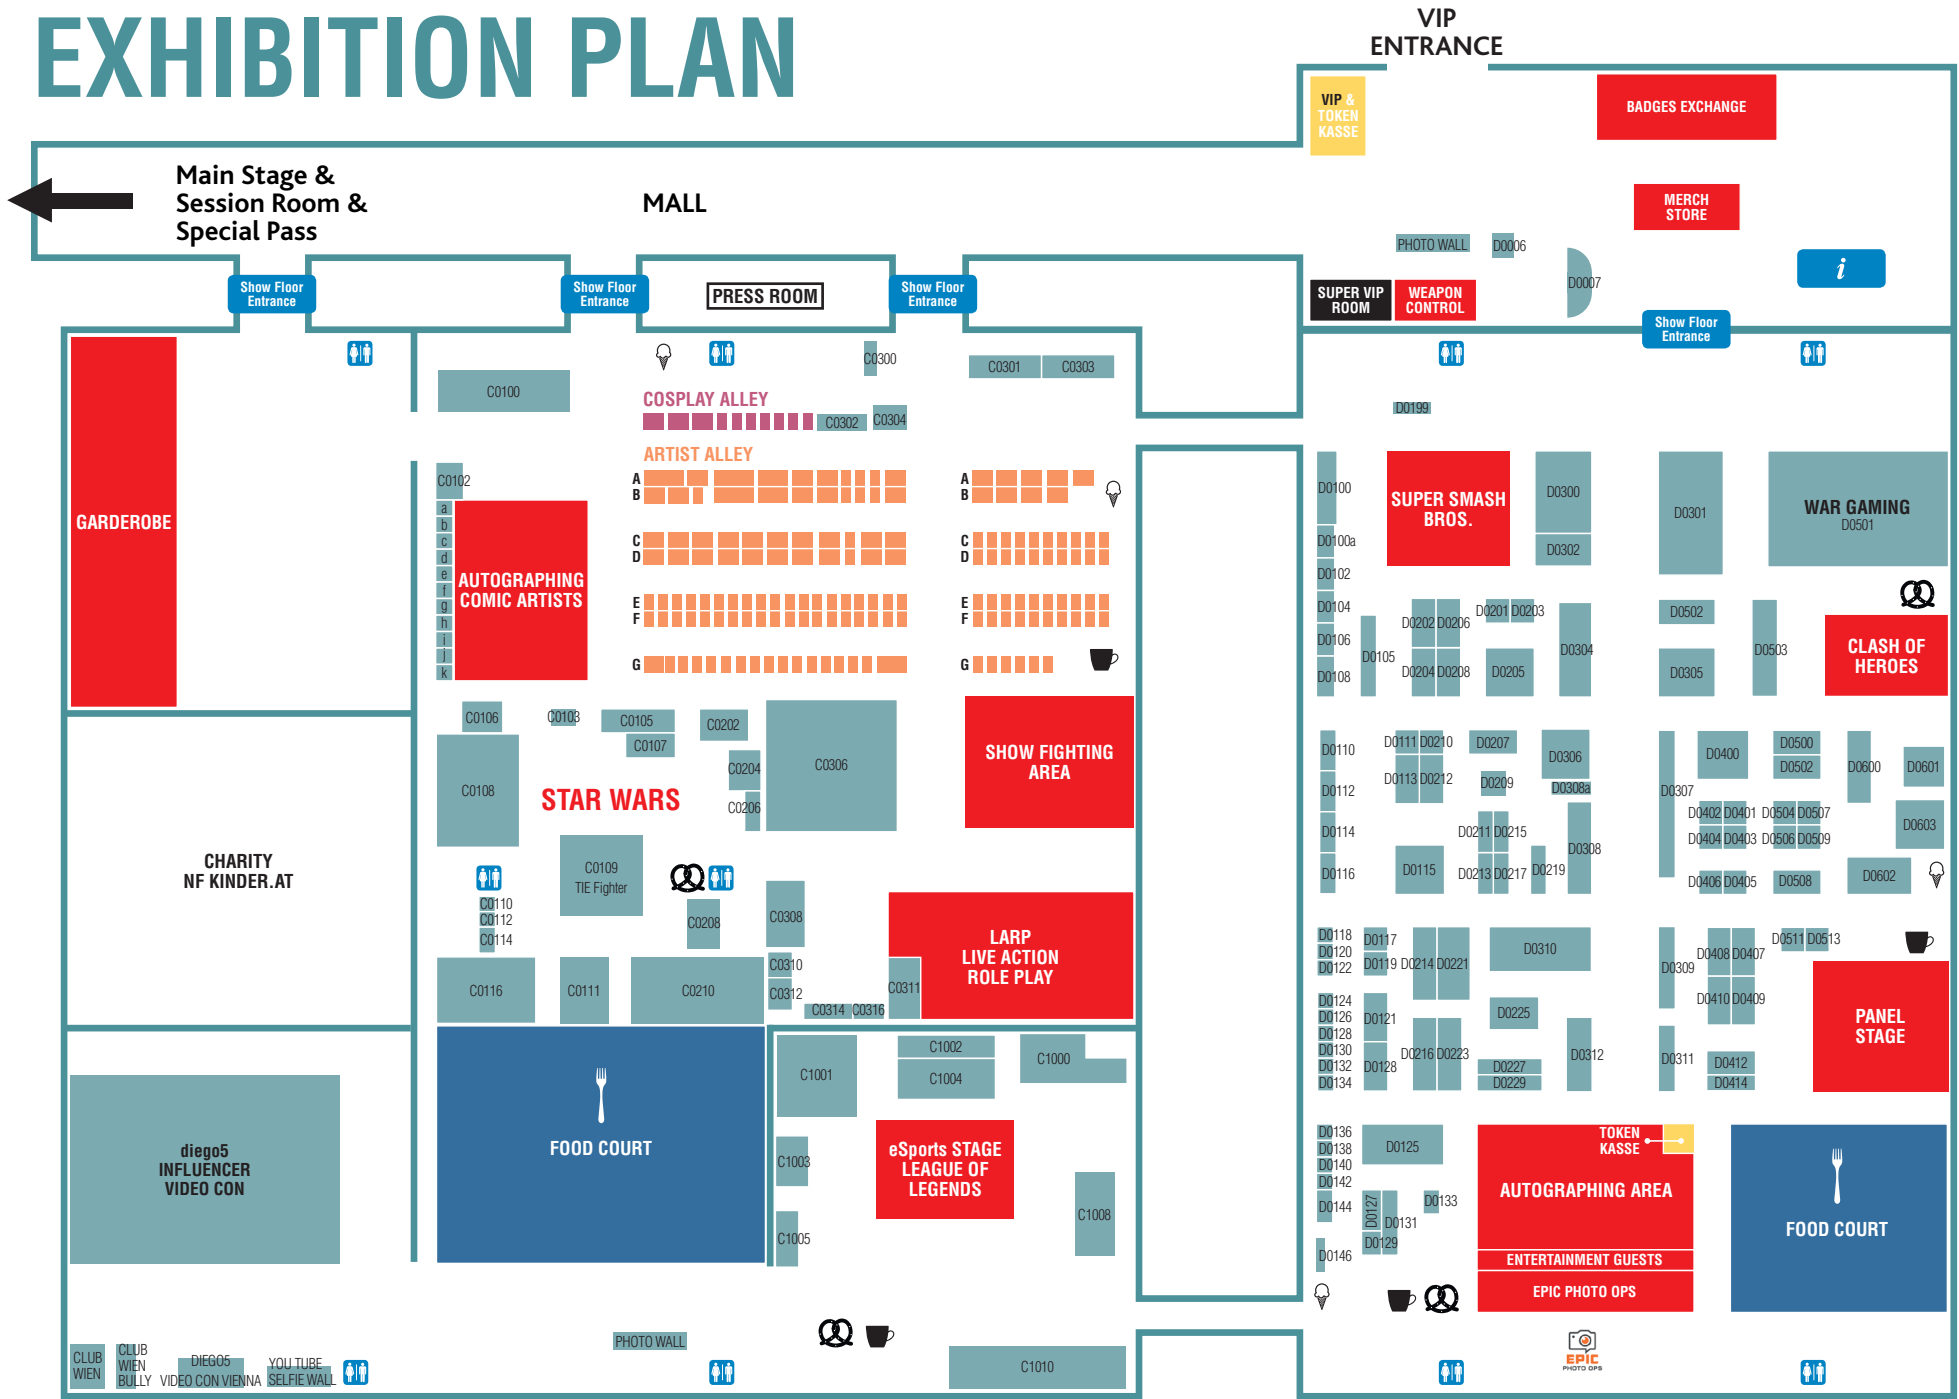

EXHIBITION PLAN

Main Stage & Session Room & Special Pass

MALL

VIP ENTRANCE

GARDEROBE

CHARITY NF KINDER.AT

diego5 INFLUENCER VIDEO CON

FOOD COURT

eSports STAGE LEAGUE OF LEGENDS

LARP LIVE ACTION ROLE PLAY

SHOW FIGHTING AREA

STAR WARS

TIE Fighter

COSPLAY ALLEY

ARTIST ALLEY

PRESS ROOM

VIP & TOKEN KASSE

BADGES EXCHANGE

MERCH STORE

SUPER VIP ROOM

WEAPON CONTROL

PHOTO WALL

SUPER SMASH BROS.

WAR GAMING

CLASH OF HEROES

PANEL STAGE

AUTOGRAPHING AREA

ENTERTAINMENT GUESTS

EPIC PHOTO OPS

TOKEN KASSE

EPIC PHOTO OPS

CLUB WIEN CLUB WIEN DIEGO5 YOU TUBE VIDEO CON VIENNA SELFIE WALL